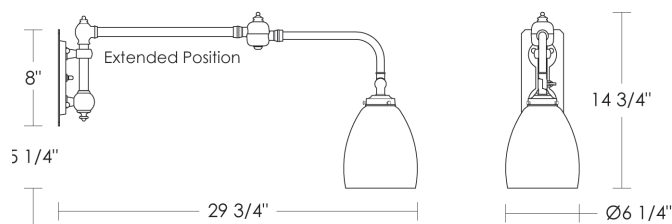

UA0029-E IS Chart Light Extended Arm w. Glass Shade