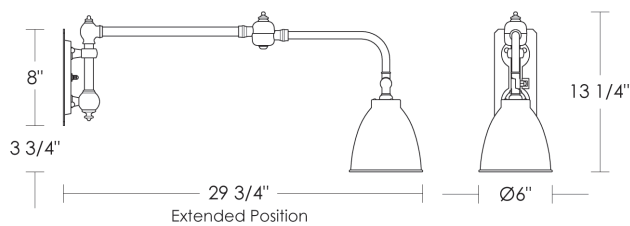

Requires 2" x 4"  
Junction Box

Options: For Extended Arm [Glass Shade], please specify  
UA0029-E IS

- Related Items: Chart Light
- Short Arm UA0028-S IS
- Short Arm [Glass Shade] UA0029-S IS
- Extended Arm [Glass Shade] UA0029-E IS