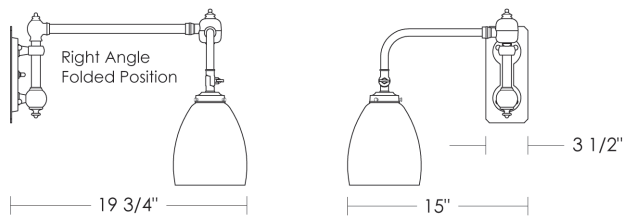

UA0029-E IS Chart Light Extended Arm w. Glass Shade